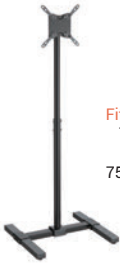

### ACCESSORY

**AS02**

Shelf for Floor Stand/Trolley

Max Weight 10kg

Compatible With

AS0246TW, AS0246TP,  
AS02610TW, AS0246BTW,  
AS0247GTW

## FLOOR STANDS AND TROLLEYS

AS0246TW

Tilting Floor Trolley

Screen Size Range 32"-70"  
Max Weight 65kg  
Fits VESA Pattern 300x200-600x400  
Height 1720mm  
Tilt -12° to +5°

AS0246TP

Tilting Floor Stand

Screen Size Range 32"-70"  
Max Weight 65kg  
Fits VESA Pattern 300x200-600x400  
Height 1616mm  
Tilt -12° to +5°

AS222TP

Touch Screen Floor Stand

Screen Size Range 19"-55"  
Max Weight 50kg  
Fits VESA Pattern 100x100-200x200  
Height 988mm  
Tilt +90° to +45°

AS0KS01

Touch Screen Kiosk Stand

Screen Size Range 32"-55"  
Max Weight 60kg  
Fits VESA Pattern 400x200-500x300  
Height 1151mm  
Tilt 55°

AS05S

Tilting Floor Stand

Screen Size Range 13"-42"  
Max Weight 20kg  
Fits VESA Pattern 75x75-200x200  
Height 750mm-1240mm  
Tilt -0° to +30°

AS1017P

Portrait To Landscape Floor Trolley

Screen Size Range 37"-70"  
Max Weight 40kg  
Fits VESA Pattern 200x200-800x400  
Height 1695mm  
Screen Rotation 90°