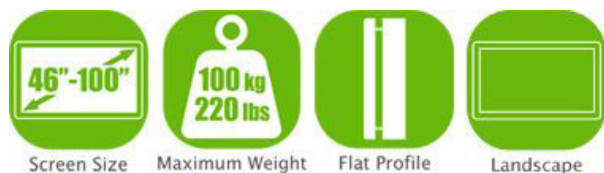

Tilting Floor Trolley (46"-100") - AS02610TW

* Excluding motorised products which have a 5 year warranty

Features

- Designed for commercial use and public spaces
- Stylish and lightweight for easy mobility
- Tilting range of -10° to $+5^{\circ}$
- Suitable for most 46"-100" screens
- Maximum VESA pattern: 1000x600mm
- Maximum hole pattern: 1000x605mm
- Maximum weight capacity: 100kg/220lbs
- Total height: 1720mm
- Integrated cable management design
- Castors with brakes for increased stability
- Powder coated and oxidized finish
- Additional AV/laptop shelf available

Specifications

| | |
|----------------------------|---|
| Mount Type | Tilting Landscape Floor Trolley |
| Mounting Pattern | Universal |
| Material | Aluminium, Steel, Plastic |
| Material Finish | Powder coated and oxidized |
| Recommended Screen Size | 46"-100" |
| Weight Capacity | 100kg/220lbs |
| Load Tested | 3 times weight capacity approved |
| Maximum Hole Pattern (WxH) | 1000x600mm |
| Compatible VESA Patterns | 200x200mm, 400x400mm, 600x400mm, 800x400mm, 800x600mm, 1000x600mm |
| Maximum VESA Pattern | 1000x600mm |
| Maximum Hole Pattern | 1000x608mm |
| Tilt | -10° to $+5^{\circ}$ |
| Swivel | 0° |
| Level Adjustment | 0° |
| Rotation | 0° |