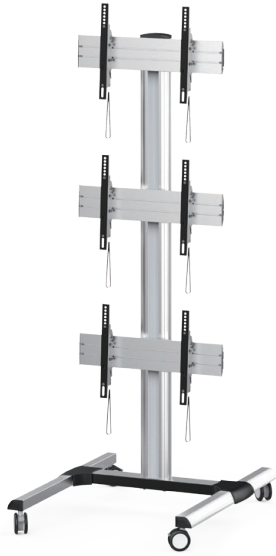

# Extendable 1x3 Video Wall Floor Trolley - AS01346FW

Screen Size

Maximum Weight  
(Each Screen)

Flat Profile

Landscape

\* Excluding motorised products which have a 5 year warranty

## Features

- Designed for commercial use and public spaces
- Stylish and lightweight for easy mobility
- Suitable for most 46"-55" screens
- Maximum VESA pattern: 600x400mm
- Maximum hole pattern: 600x408mm
- Maximum weight capacity: 50kg/110lbs (each screen)
- Total height: 2247mm
- Integrated cable management design
- Castors with brakes for increased stability
- Powder coated and oxidized finish
- 1x3 or extend for 2x3, 4x3, etc. video wall configurations
- Expansion accessory pack included for FREE
- Micro adjustment for perfect alignment

## Specifications

Mount Type	Extendable Three Screen Video Wall Floor Trolley
Mounting Pattern	Universal
Material	Aluminium, Steel, Plastic
Material Finish	Powder coated and oxidized
Recommended Screen Size	46"-55"
Weight Capacity	50kg/110lbs (each screen)
Load Tested	3 times weight capacity approved
Compatible VESA Patterns	200x200mm, 400x200mm, 300x300mm, 400x400mm, 600x400mm
Maximum VESA Pattern	600x400mm
Maximum Hole Pattern	600x408mm
Tilt	0°
Swivel	0°
Level Adjustment	-3° to +3°
Rotation	0°